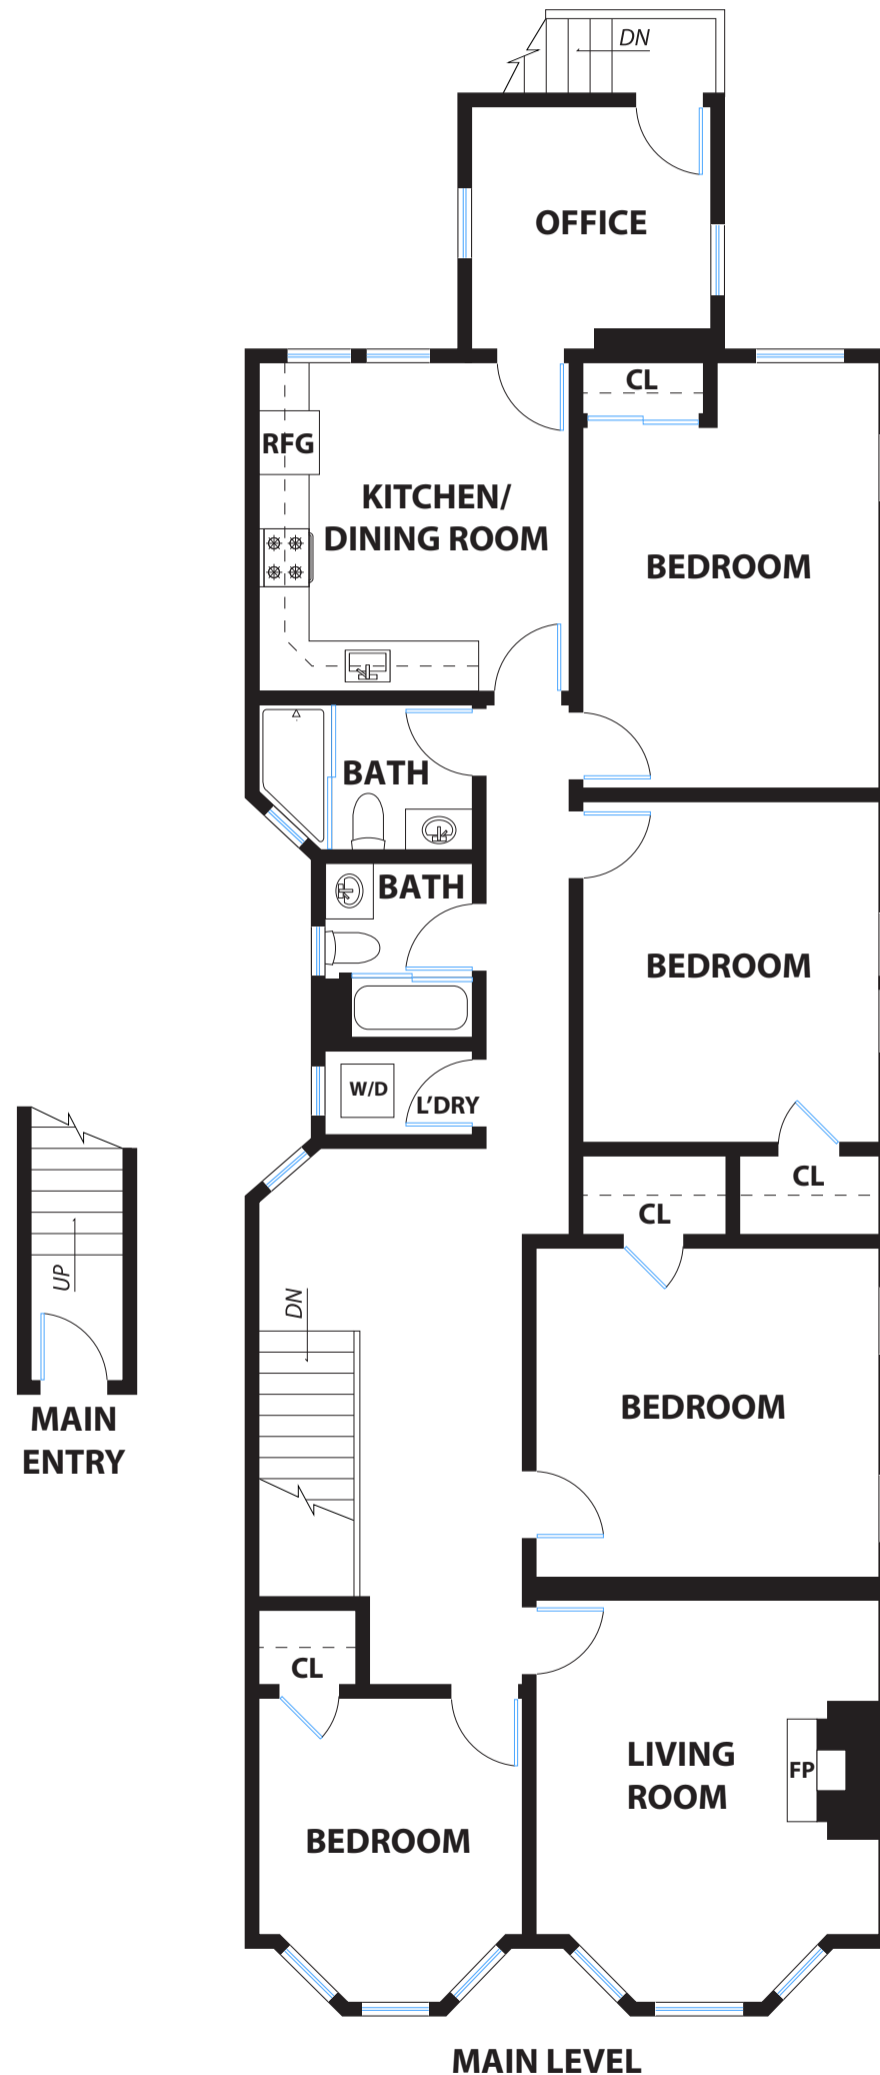

# 253-255 11TH AVENUE

## SAN FRANCISCO

**PROPERTY SQ FT INFORMATION**

MEASUREMENTS CALCULATED TO THE INTERIOR WALLS

**LIVING SPACE: 1617 SQ FT**

\* Main House (Main Level): 1617 Sq Ft

**COMBINED: 1617 Sq Ft**

**PRESENTED BY : ANTHONY KOUTSOS**  
**DRE #: 01347469**

DISCLAIMER: RENDERING BY OPEN HOMES PHOTOGRAPHY. ALL MEASUREMENTS ARE APPROXIMATE AND MAY NOT BE EXACT.  
DO NOT RELY ON THE ACCURACY OF THIS FLOOR PLAN WHEN DETERMINING THE PRICE OF A PROPERTY OR MAKING DECISIONS  
REGARDING BUYING OR SELLING OF PROPERTIES WITHOUT INDEPENDENT VERIFICATION.